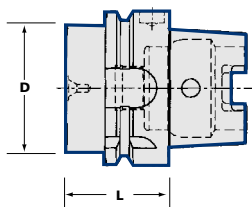

Plug

Taper	Ordering No.	Stock	L	D
50	HSK50A-PLUG	○	42	35
63	HSK63A-PLUG	○	42	50
100	HSK100A-PLUG	○	45	80