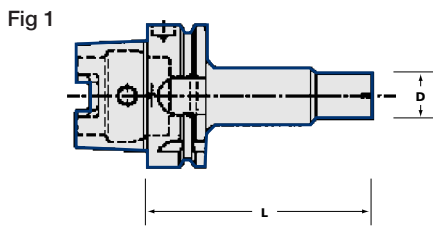

Greenstock Bar Blanks

Taper	Ordering No.	Stock	L	D
40	HSK40A-BB-045-150	○	150	45
50	HSK50A-BB-050-150	●	150	50
	HSK50A-BB-070-200	●	200	70
63	HSK63A-BB-063-150	●	150	63
	HSK63A-BB-076-165	●	165	76
	HSK63A-BB-076-250	●	250	76
100	HSK100A-BB-100-200	●	200	100
	HSK100A-BB-100-300	●	300	100

Test/Setting Bar

Taper	Ordering No.	Stock	Fig	D	L	L1
63	HSK63A-TB-020-100	○	1	20	100	-
50	HSK50A-TB-032-236	○	2	32	236	210
63	HSK63A-TB-040-346	○	2	40	346	320
100	HSK100A-TB-040-349	○	2	40	349	320

Fig 2 test Bars supplied with a wooden box and calibration certificate.

Plug

Taper	Ordering No.	Stock	L	D
50	HSK50A-PLUG	○	42	35
63	HSK63A-PLUG	○	42	50
100	HSK100A-PLUG	○	45	80