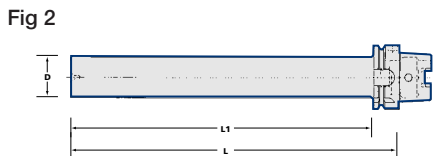

Greenstock Bar Blanks

Taper	Ordering No.	Stock	L	D
40	HSK40A-BB-045-150	○	150	45
50	HSK50A-BB-050-150	●	150	50
	HSK50A-BB-070-200	●	200	70
63	HSK63A-BB-063-150	●	150	63
	HSK63A-BB-076-165	●	165	76
	HSK63A-BB-076-250	●	250	76
100	HSK100A-BB-100-200	●	200	100
	HSK100A-BB-100-300	●	300	100

Test/Setting Bar

Taper	Ordering No.	Stock	Fig	D	L	L1
63	HSK63A-TB-020-100	○	1	20	100	-
50	HSK50A-TB-032-236	○	2	32	236	210
63	HSK63A-TB-040-346	○	2	40	346	320
100	HSK100A-TB-040-349	○	2	40	349	320

Fig 2 test Bars supplied with a wooden box and calibration certificate.