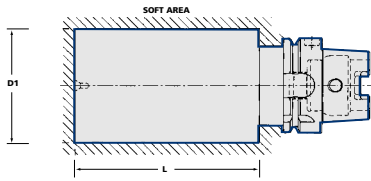

Greenstock Bar Blanks

Taper	Ordering No.	Stock	L	D
40	HSK40A-BB-045-150	○	150	45
50	HSK50A-BB-050-150	●	150	50
	HSK50A-BB-070-200	●	200	70
63	HSK63A-BB-063-150	●	150	63
	HSK63A-BB-076-165	●	165	76
	HSK63A-BB-076-250	●	250	76
100	HSK100A-BB-100-200	●	200	100
	HSK100A-BB-100-300	●	300	100

Test/Setting Bar

Taper	Ordering No.	Stock	Fig	D	L	L1
63	HSK63A-TB-020-100	○	1	20	100	-
50	HSK50A-TB-032-236	○	2	32	236	210
63	HSK63A-TB-040-346	○	2	40	346	320
100	HSK100A-TB-040-349	○	2	40	349	320

Fig 2 test Bars supplied with a wooden box and calibration certificate.